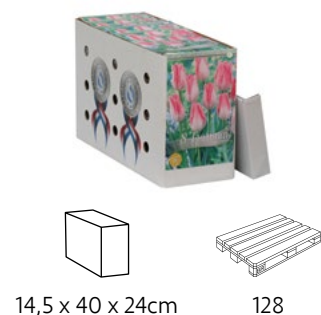

Standard display box

EN - The complete assortment comes in strong carton boxes with a product image. The contents per box varies per variety.

DU - Das gesamte Sortiment wird in stabilen Kartons mit Produktabbildung geliefert. Der Inhalt pro Karton ist je nach Sorte unterschiedlich.

FR - L'assortiment complet est livré en cassettes avec chromo de la variété. Le contenu par cassette varie selon la variété.

RU - Весь ассортимент поставляется в прочных картонных коробках, с изображением сорта на коробке. Количество пакетов в коробке меняется в зависимости от сорта.