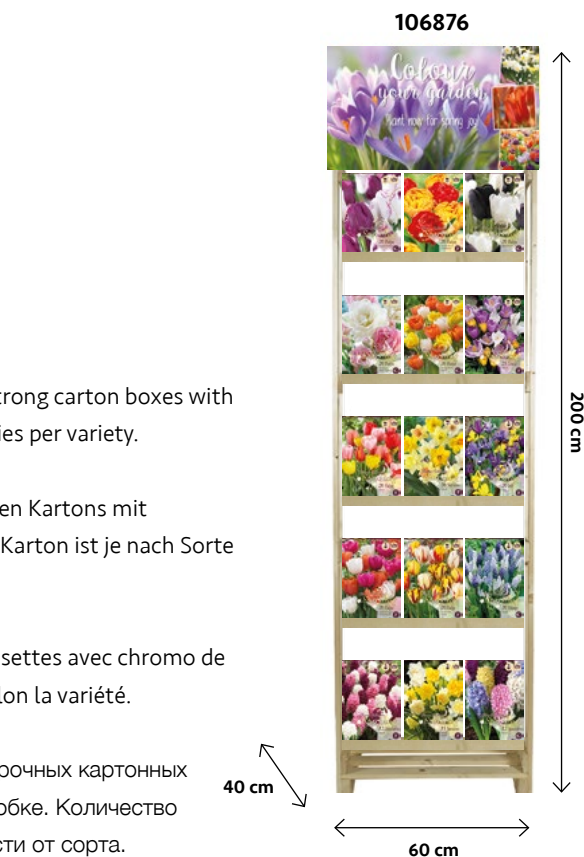

Wooden rack with attractive header (boxes)

106876