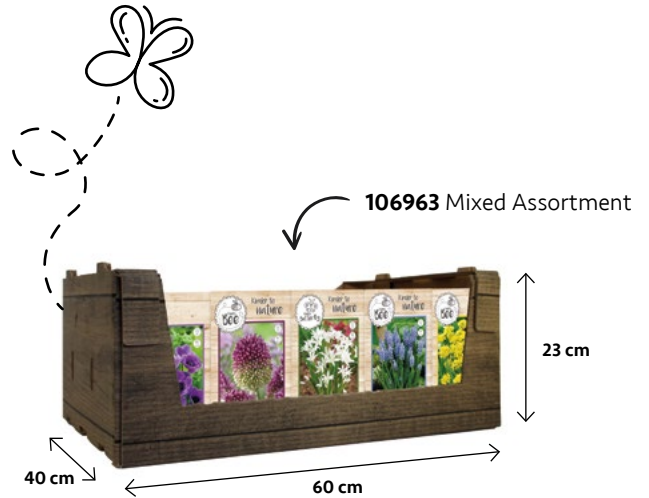

A perfect assortment for promotion.

Size:
11 x 4,5 x 16,5

8 x 4 x 38
Fust: displaybox

Flower bulbs in carton box

Displayboxes with header

106964

6

190