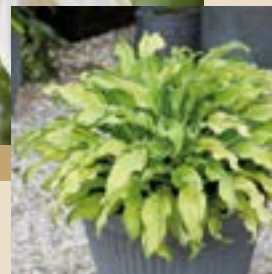

Autumn Program

High volume Program

Regular Bare Root Program

NEW
bare root perennial

EXCLUSIVE

Kébol 
Finest * quality * plants

Happy Bee & Butterfly

Flower bulbs & perennials for pollinators